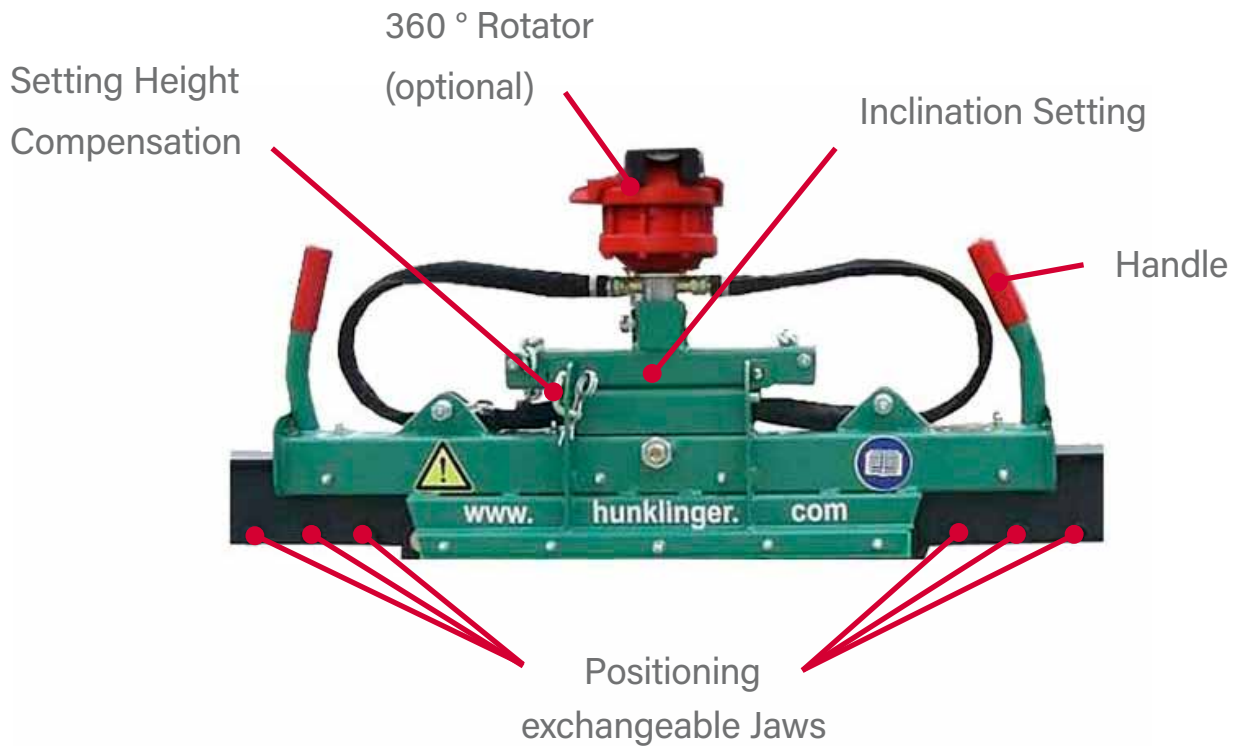

S100 Multi-Stone Grab

Standard Gripping Jaws:

- Dead Weight (without jaws): 45 kg
- Load Capacity: 150 kg
- Gripping Range: 0 - 120 cm

S100 Gripping Jaws Multi-Stone Grab

Special Gripping Jaws:

Turf Stone Jaw 1 layer

Turf Stone Jaw 2 layers

Boulder Jaw

Palisade Jaw rotatable

Rubber Jaw 30 cm long

Paver Stack Jaw

Set Slab Jaw

Gripping Adjustment

Universal Jaw

Accessories:

2 Stop Brackets (incl.)

Metal Blade

Rubber Attachment, white