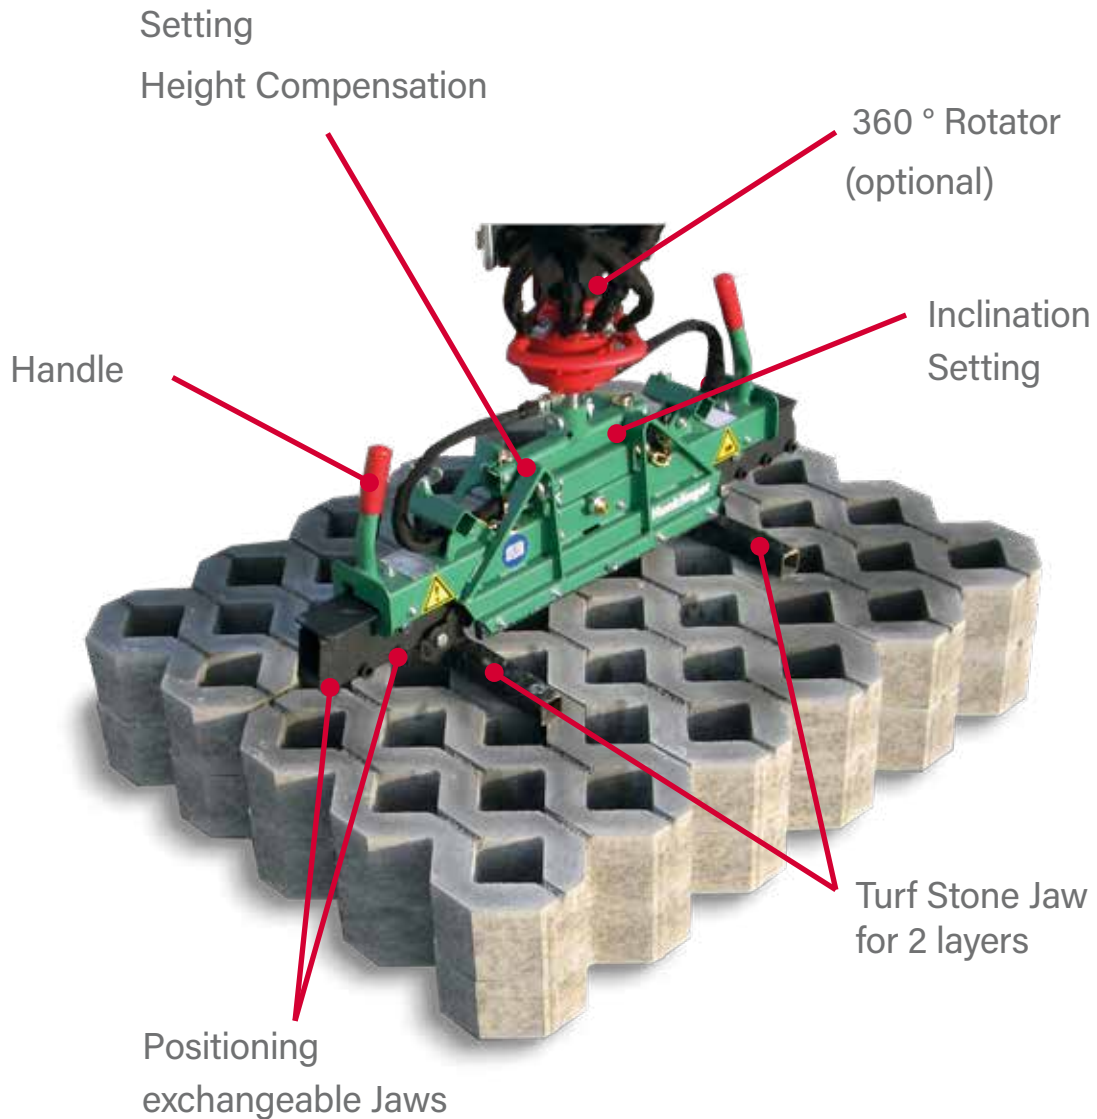

S100 Turf Stone Clamp for 2 Layers

Hunklinger
allortech

- Dead Weight: 50 kg
- Load Capacity: 150 kg
- Gripping Range: 7 - 120 cm

- Gripping Jaws: 2 x Turf Stone Jaw
for 2 layers