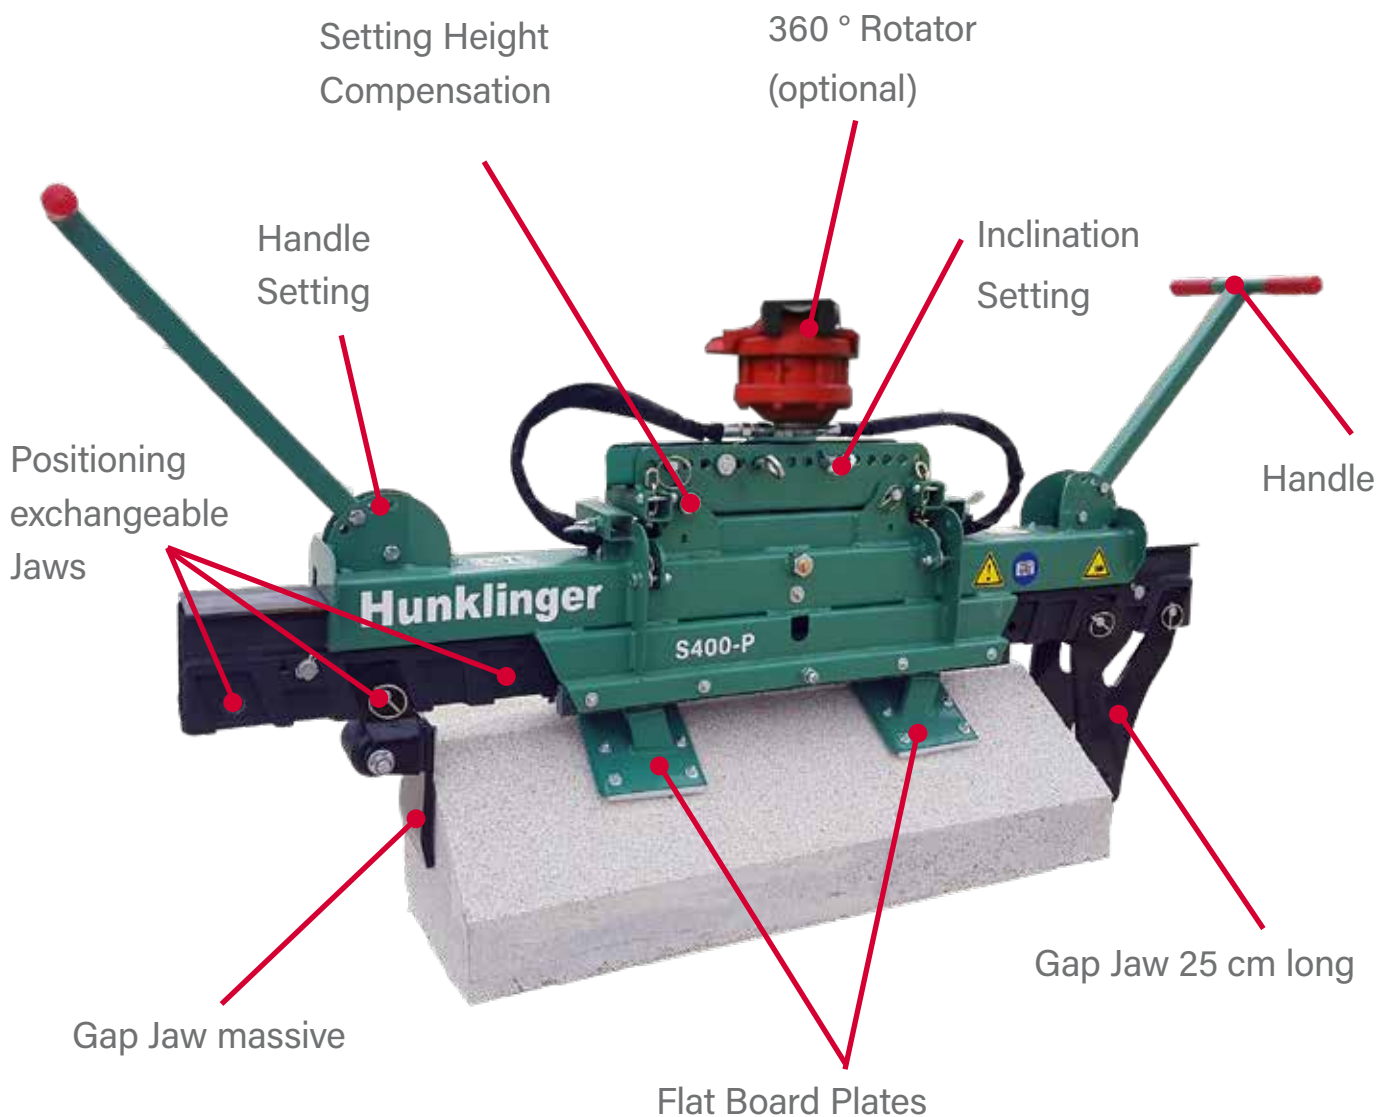

S400 Flat Board Clamp

■ Dead Weight:	150 kg
■ Load Capacity:	400 kg
■ Gripping Range:	8 - 144 cm

■ Gripping Jaws:	1 x Gap Jaw 25 cm
	2 x Flat Board Plate
	1 x Gap Jaw massive long