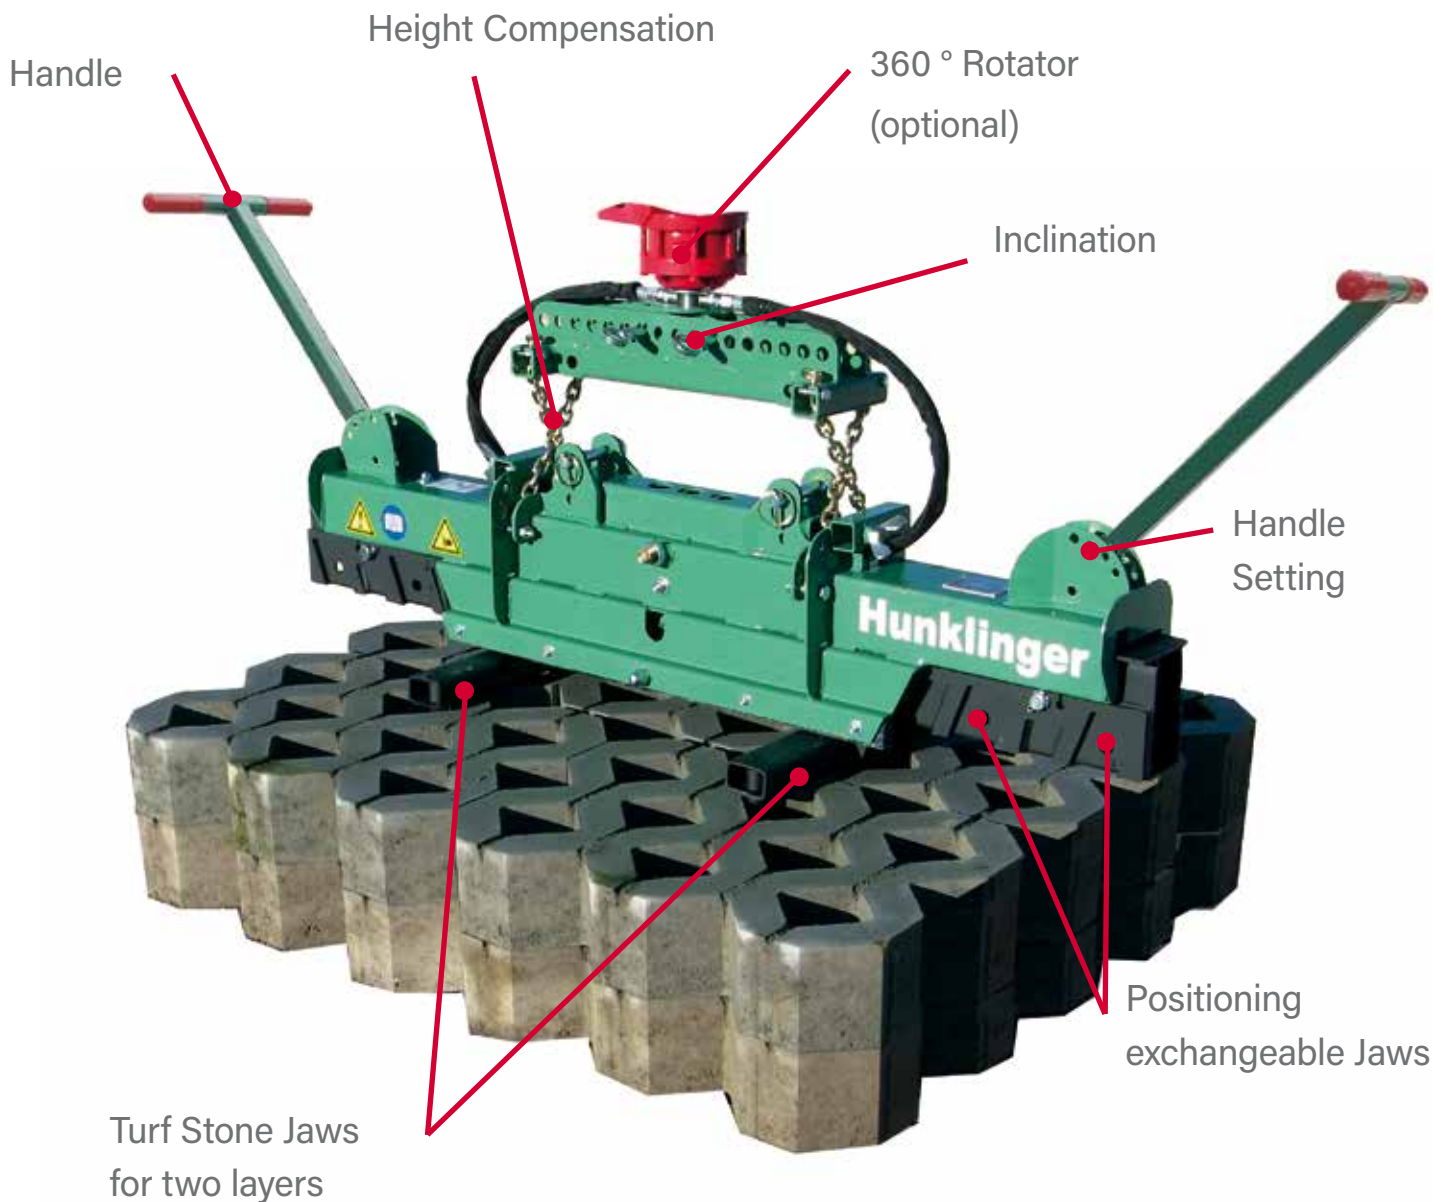

S400 Turf Stone Clamp for 2 layers

■ Dead Weight:	112 kg
■ Load Capacity:	400 kg
■ Gripping Range:	7 - 163 cm

■ Gripping Jaws:	2 x Turf Stone Jaw two layers
------------------	----------------------------------