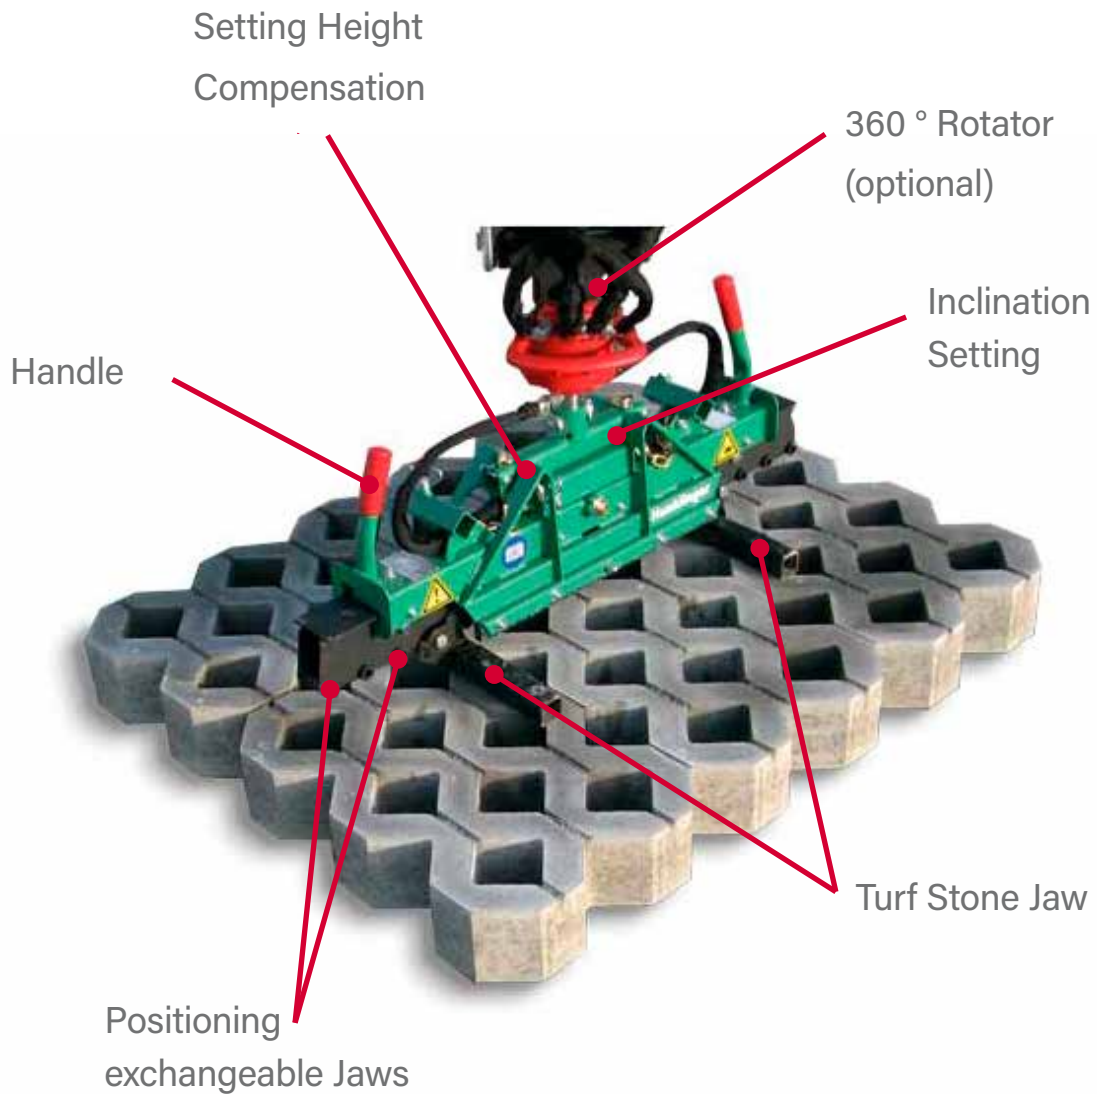

S100 Turf Stone Clamp for 1 Layer

Hunklinger
allortech

- Dead Weight: 50 kg
- Load Capacity: 150 kg
- Gripping Range: 7 - 120 cm

- Gripping Jaws: 2 x Turf Stone Jaw for 1 layer