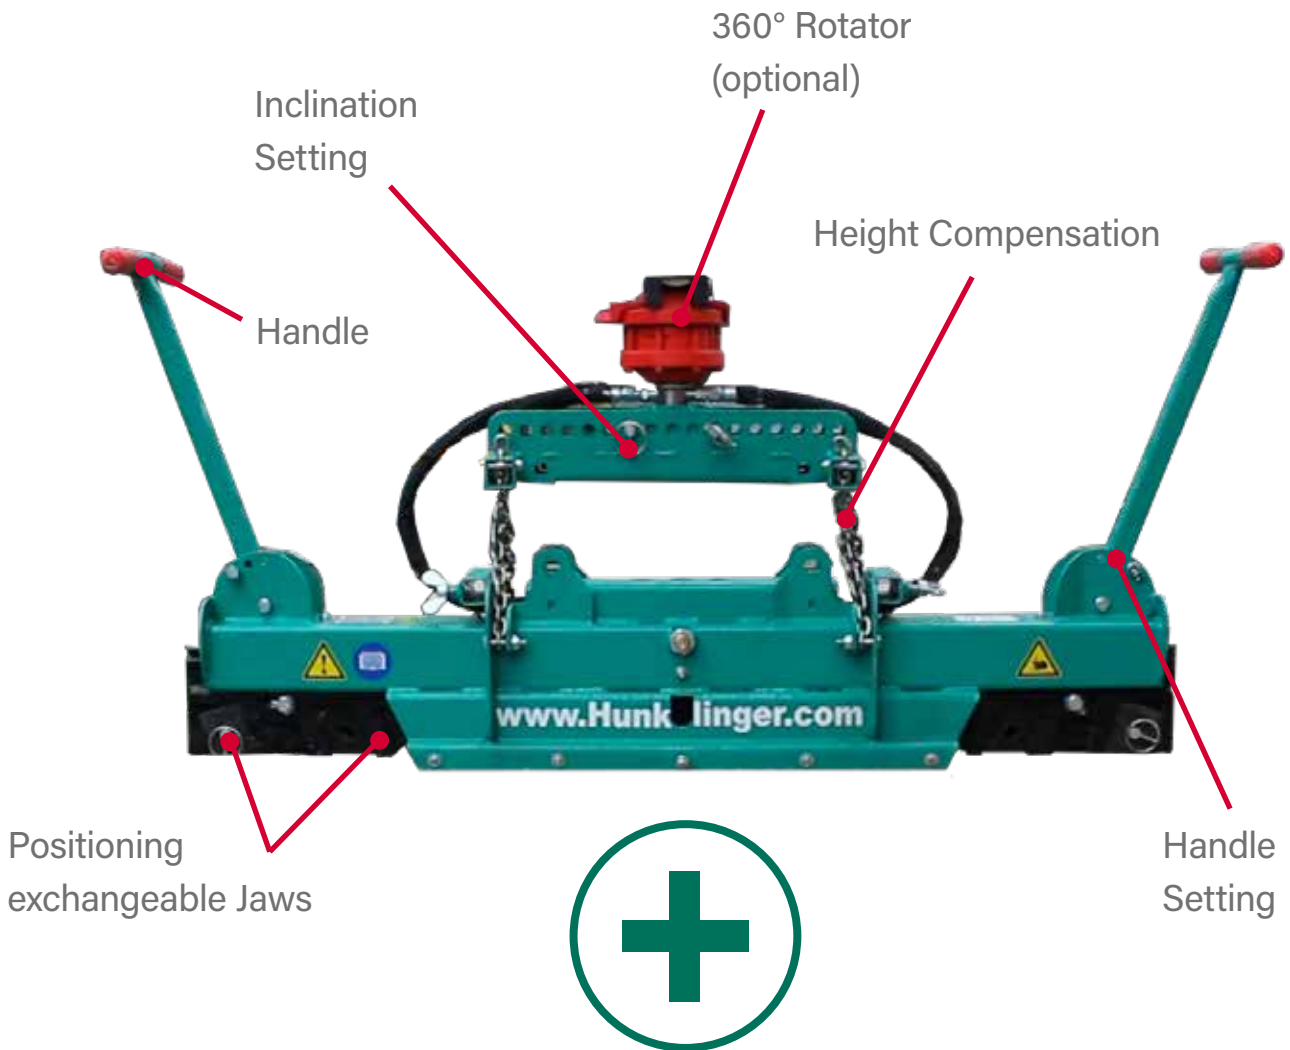

S400 Multi Stone Grab

Standard Gripping Jaws:

- Dead Weight (without jaws:) 110 kg
- Load Capacity: 400 kg
- Gripping Range: 0 - 162

S400 Gripping Jaws Multi Stone Grab

Special Gripping Jaws:

Accessories: