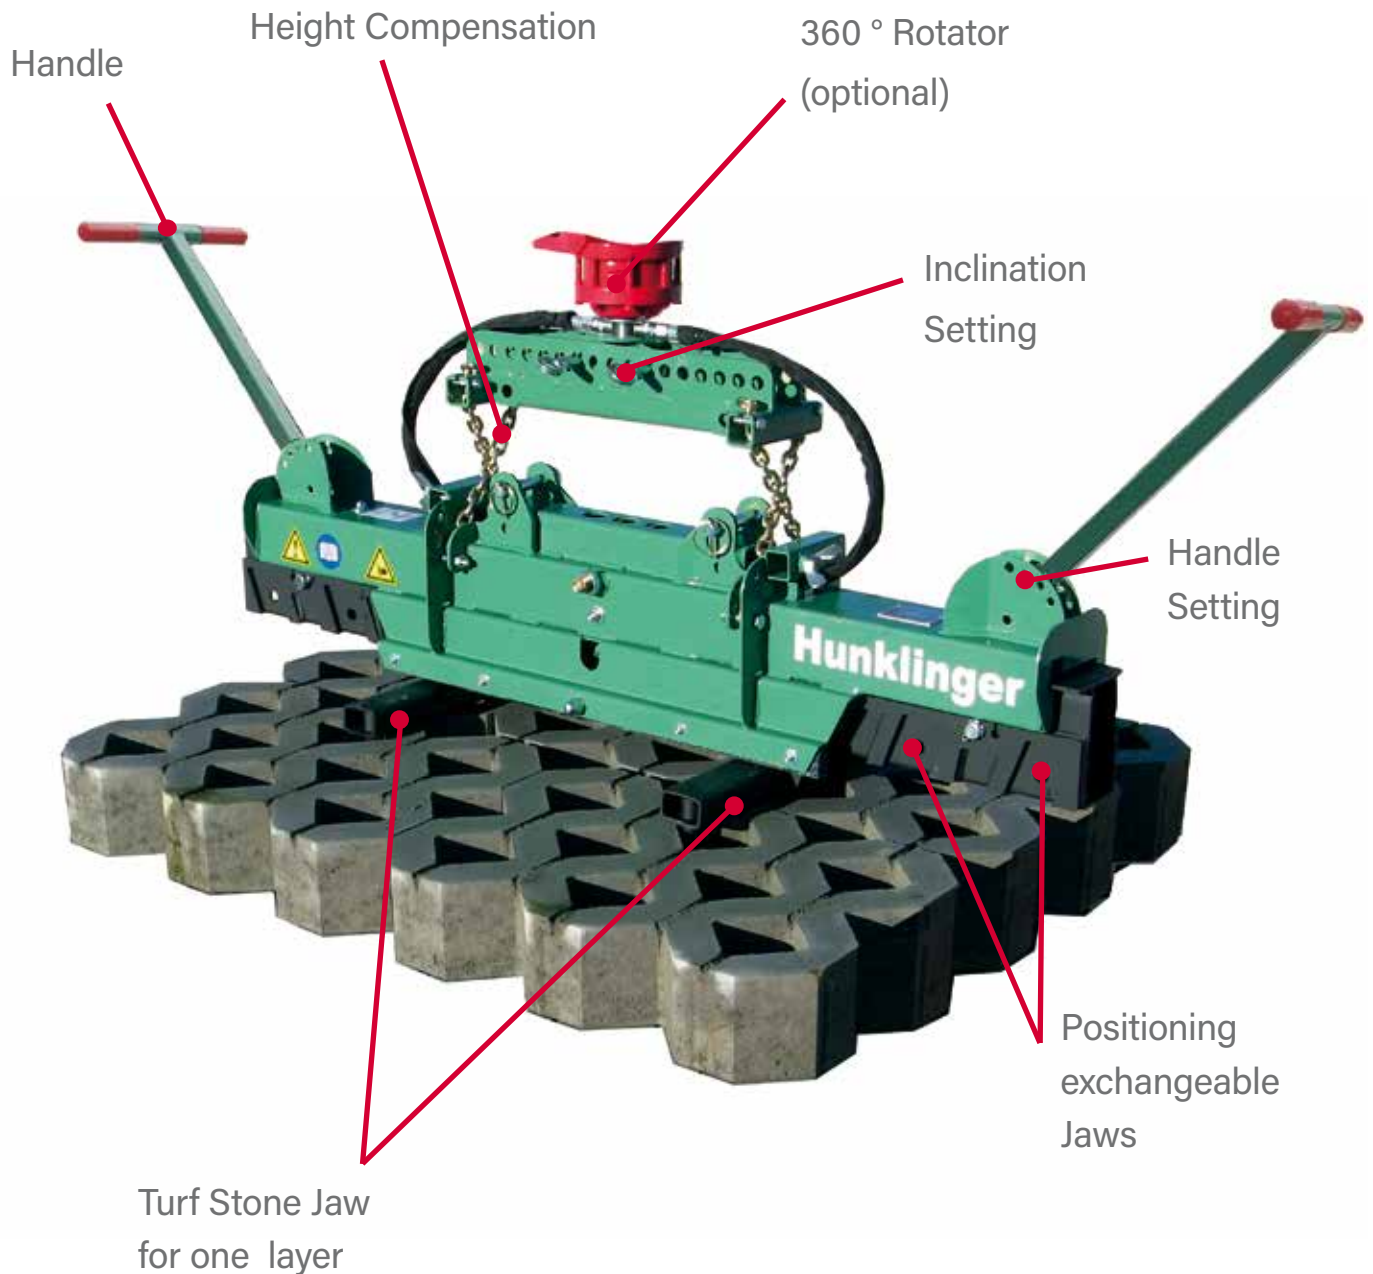

S400 Turf Stone Clamp for 1 Layer

- Dead Weight: 110 kg
- Load Capacity: 400 kg
- Gripping Range: 9 - 166 cm

- Gripping Jaws: 2 x Turf Stone Jaw
1 layer